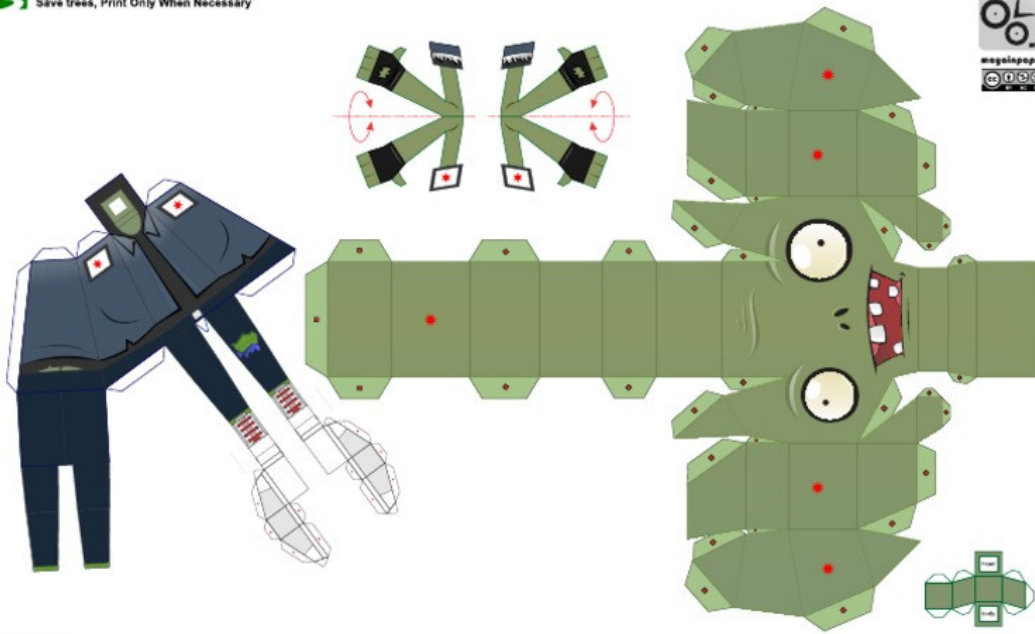

Consider the environment before printing this pattern.
Save trees, Print Only When Necessary