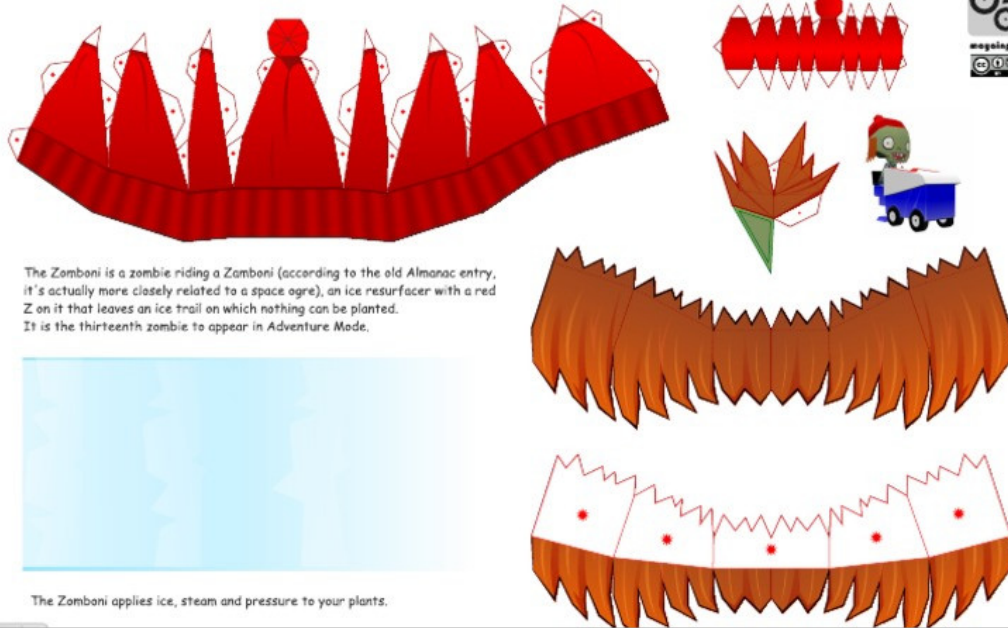

Consider the environment before printing this pattern.
Save trees, Print Only When Necessary

MegaPaper
my very own paperlog
012.111213.MIP
Zomboni - Plants Vs Zombies Papercraft | Free Model | Un-official - FanMade | Designed by : Blank Canvas | www.mypaper.wordpress.com | mayaisjaka@live.com

Consider the environment before printing this pattern.
Save trees, Print Only When Necessary

The Zomboni is a zombie riding a Zomboni (according to the old Almanac entry, it's actually more closely related to a space ogre), an ice resurfacer with a red Z on it that leaves an ice trail on which nothing can be planted. It is the thirteenth zombie to appear in Adventure Mode.

The Zomboni applies ice, steam and pressure to your plants.