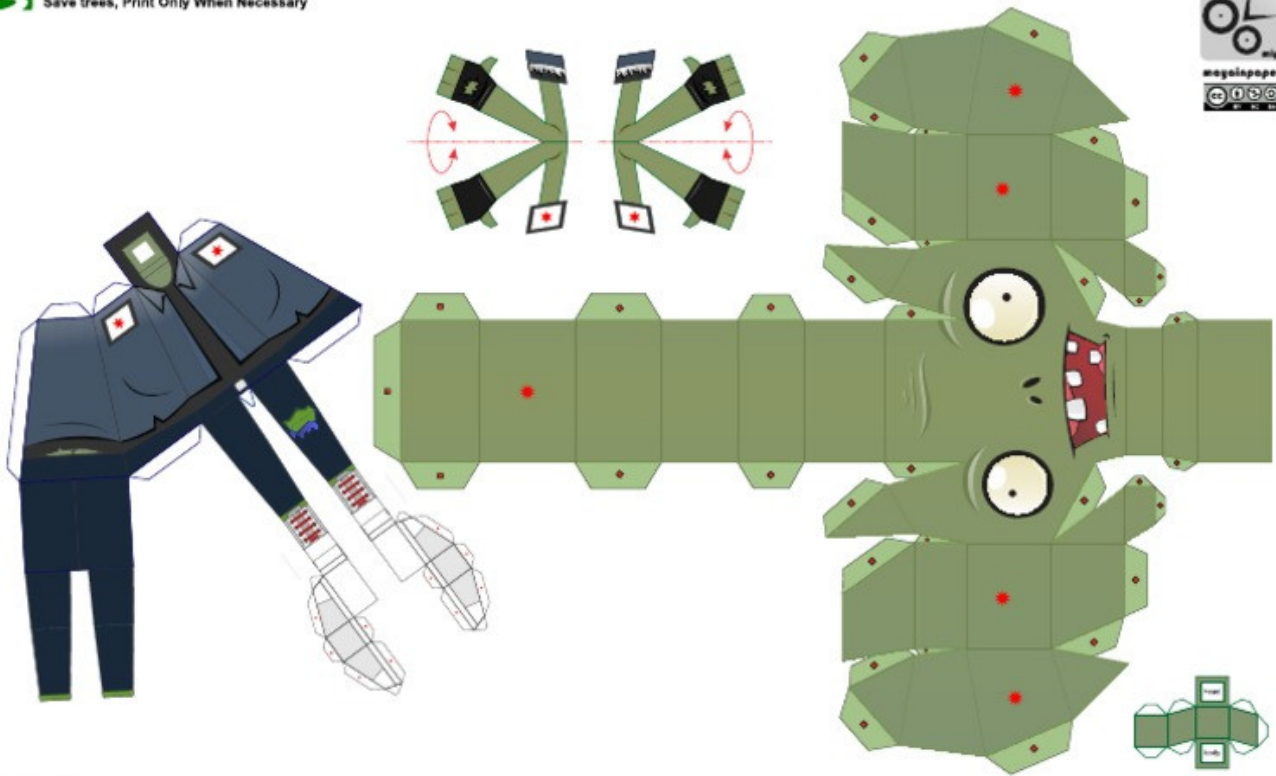

Consider the environment before printing this pattern.
Save trees, Print Only When Necessary

#mywaypaper
my way paper
012.111213.MIP

Zombos - Plants Vs Zombies Papercraft | Free Model | Un-official - FanMade | Designed by : Blank Canvas | www.mayairpaper.wordpress.com | mayairjeka@live.com

Consider the environment before printing this pattern.
Save trees, Print Only When Necessary

The Zomboni is a zombie riding a Zomboni (according to the old Almanac entry, it's actually more closely related to a space ogre), an ice resurfacers with a red Z on it that leaves an ice trail on which nothing can be planted. It is the thirteenth zombie to appear in Adventure Mode.

The Zomboni applies ice, steam and pressure to your plants.