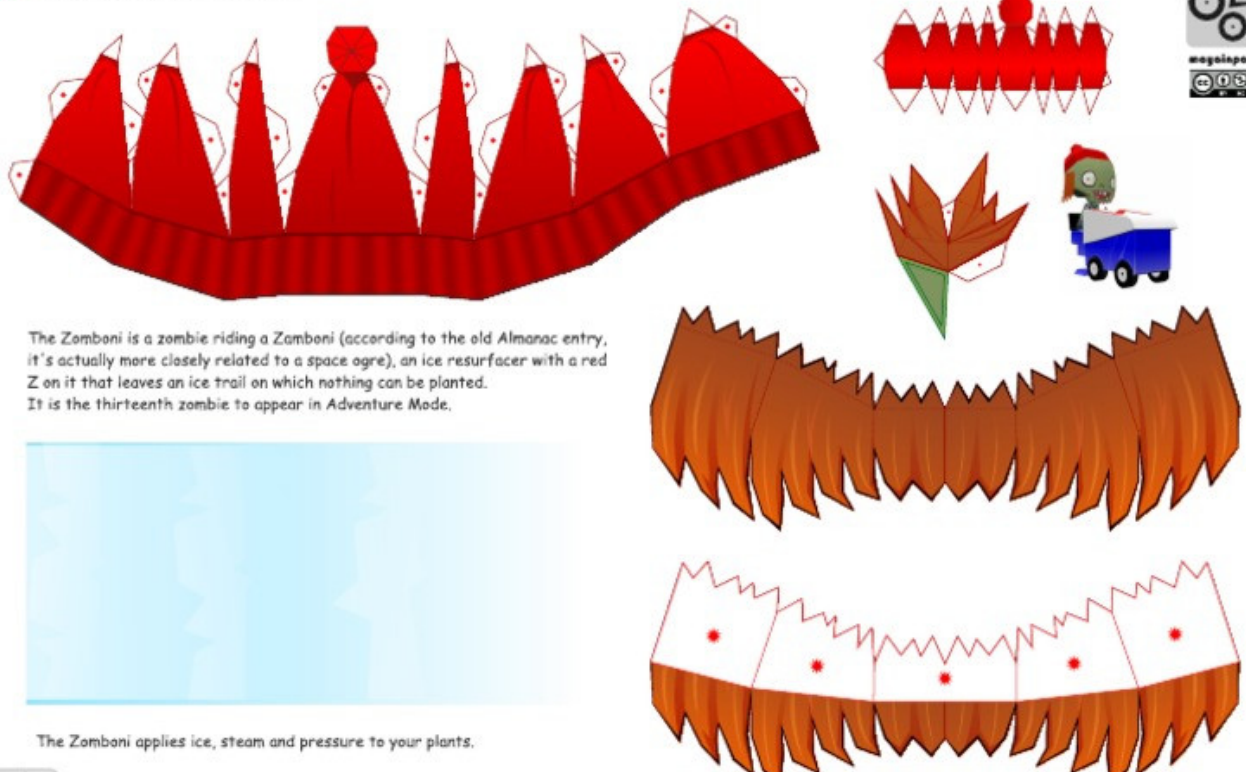

Consider the environment before printing this pattern.
Save trees, Print Only When Necessary

#mywaypaper
my way paper
012.111213.MIP

Zombos - Plants Vs Zombies Papercraft | Free Model | Un-official - FanMade | Designed by : Blank Canvas | www.mayairpaper.wordpress.com | mayairjeka@live.com

Consider the environment before printing this pattern.
Save trees, Print Only When Necessary

The Zomboni is a zombie riding a Zomboni (according to the old Almanac entry, it's actually more closely related to a space ogre), an ice resurfacers with a red Z on it that leaves an ice trail on which nothing can be planted. It is the thirteenth zombie to appear in Adventure Mode.

The Zomboni applies ice, steam and pressure to your plants.