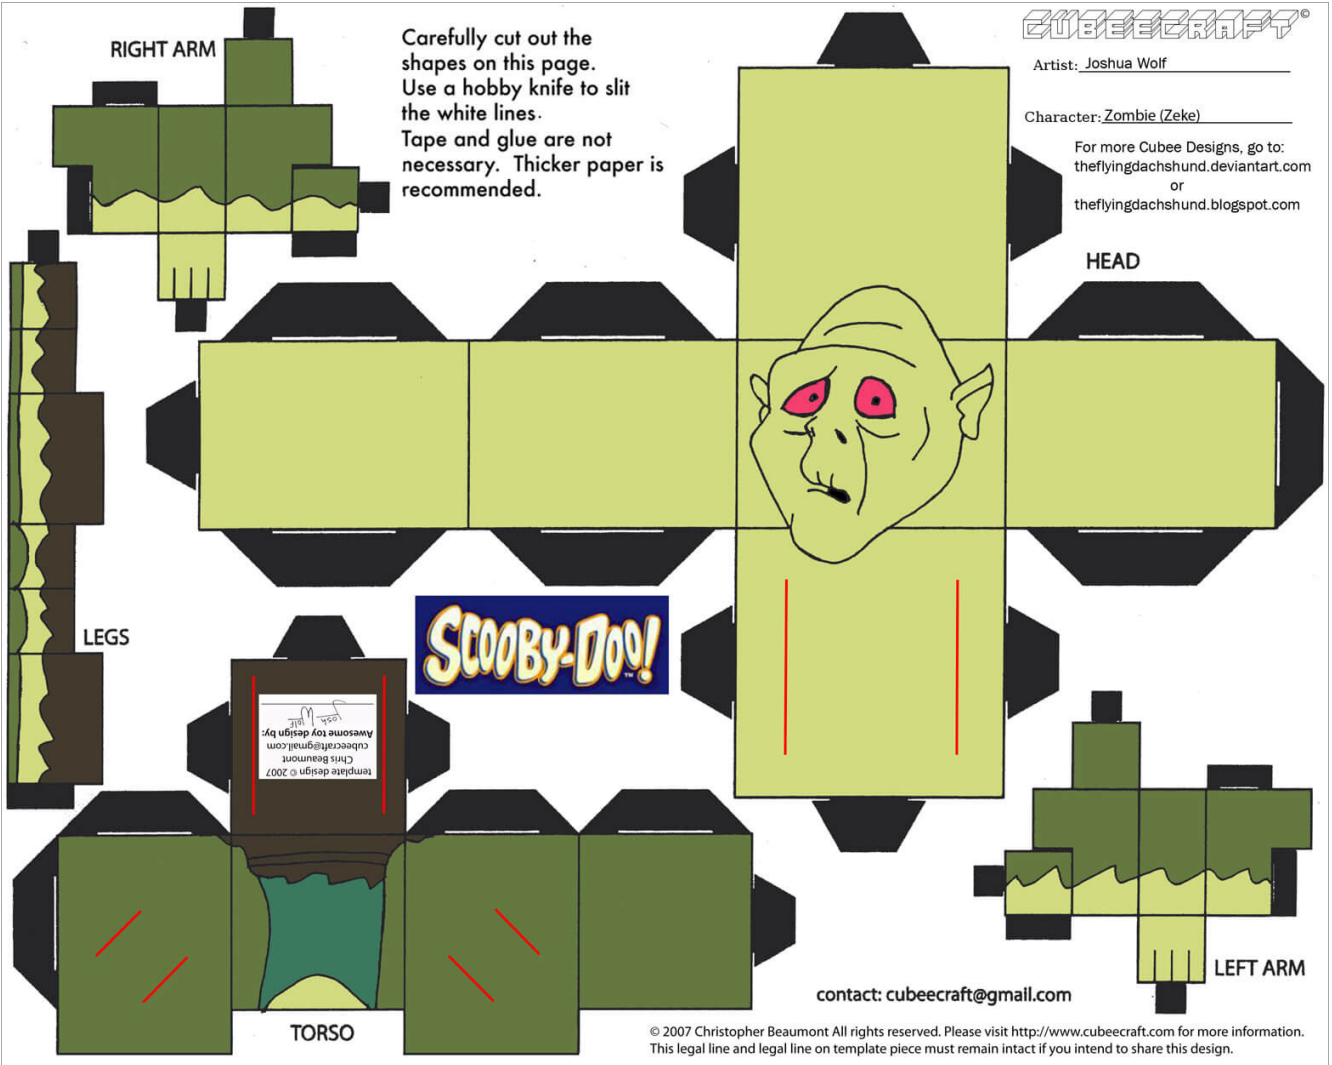

Artist: Joshua Wolf

Character: Zombie (Zeke)

For more Cubee Designs, go to:
theflyingdachshund.deviantart.com
or
theflyingdachshund.blogspot.com

Carefully cut out the shapes on this page. Use a hobby knife to slit the white lines. Tape and glue are not necessary. Thicker paper is recommended.