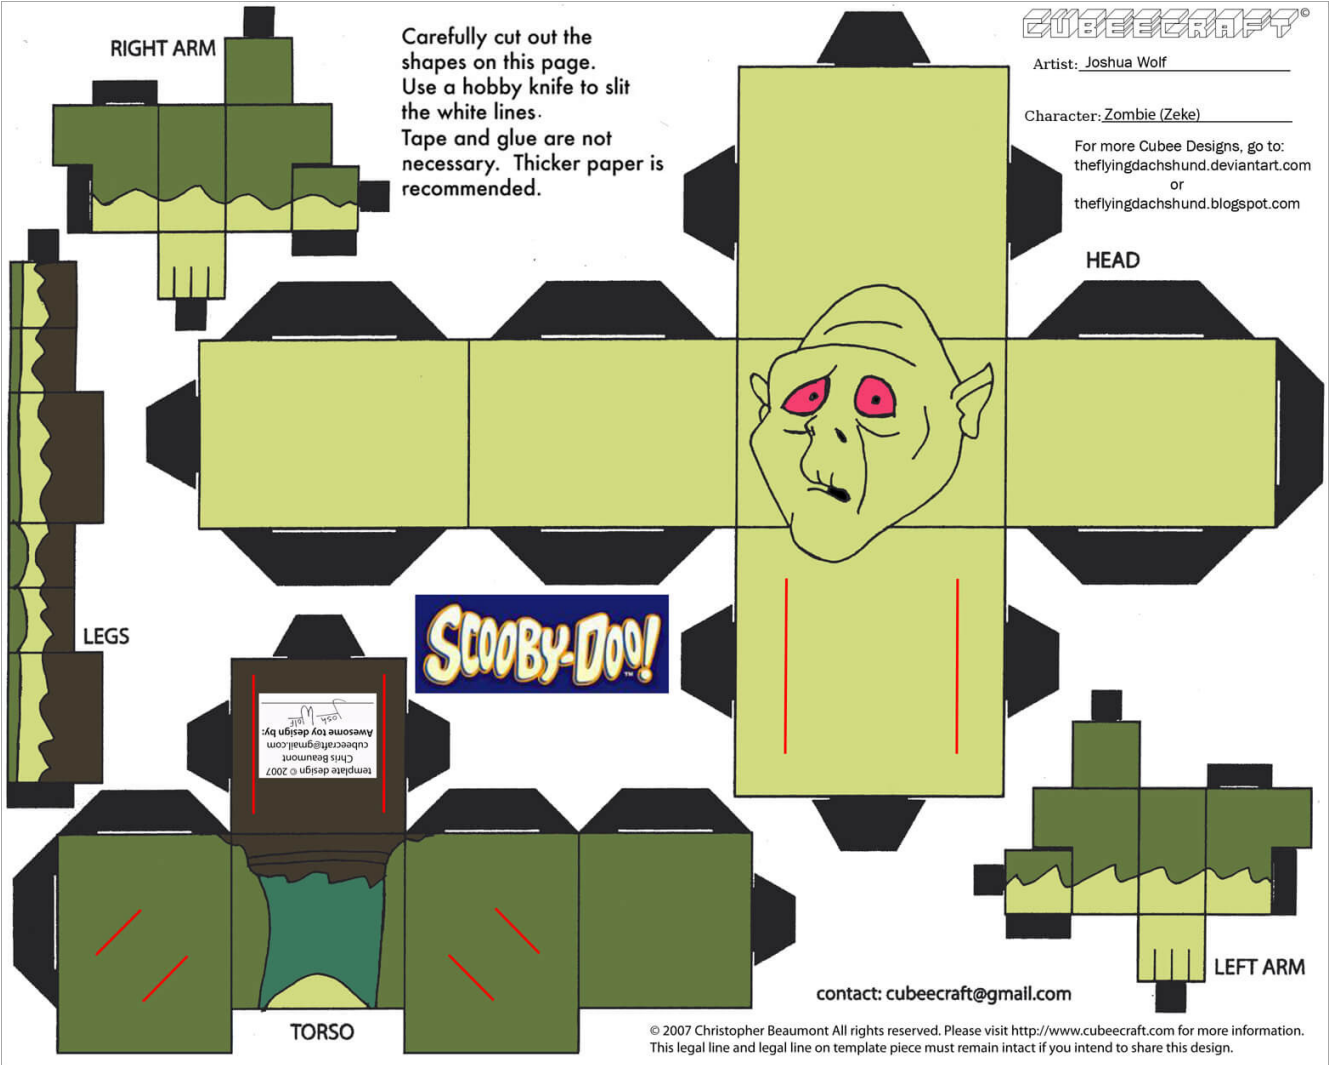

Artist: Joshua Wolf

Character: Zombie (Zeke)

For more Cubee Designs, go to:
theflyingdachshund.deviantart.com
or
theflyingdachshund.blogspot.com

Carefully cut out the shapes on this page. Use a hobby knife to slit the white lines. Tape and glue are not necessary. Thicker paper is recommended.