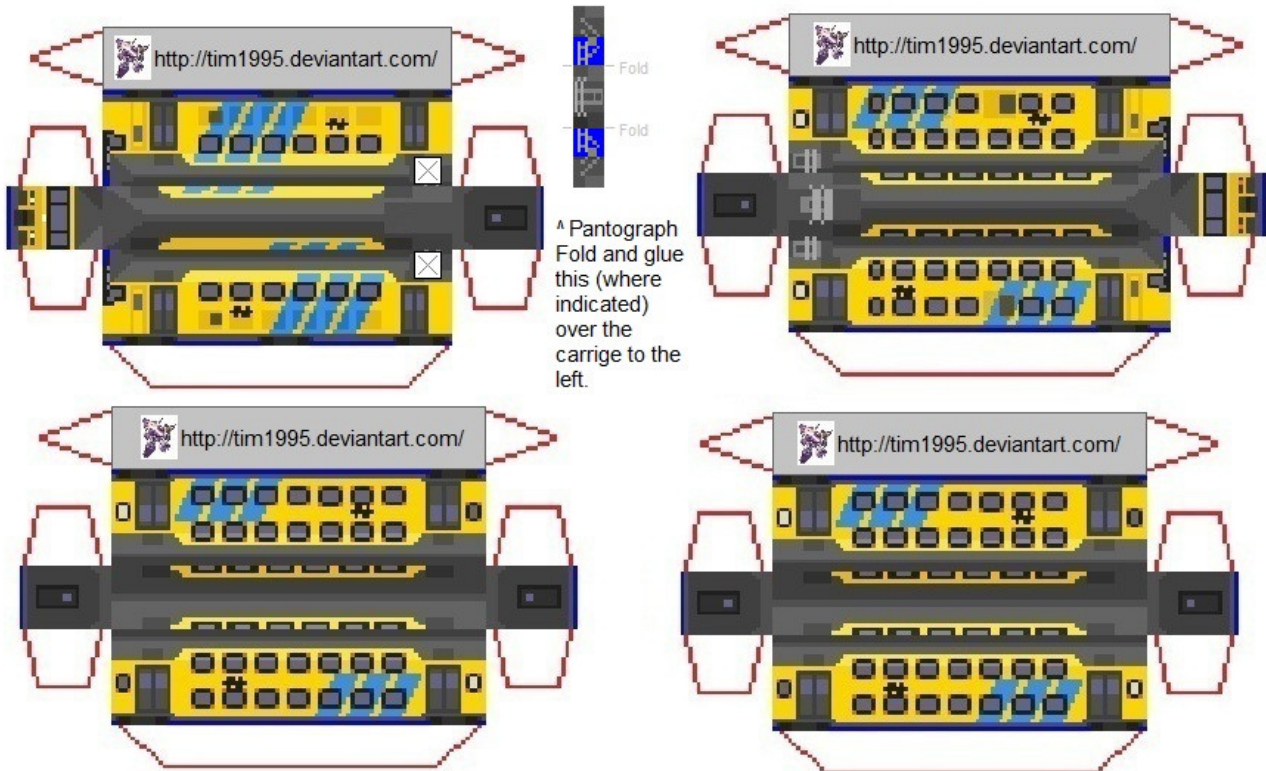

Mini DD-AR Papercraft. By Tim1995.

Original design by Masterpurno

<http://tim1995.deviantart.com/>

This is a DD-AR train with an mDDM motor-carriage.

This is how it should look when you're finished: