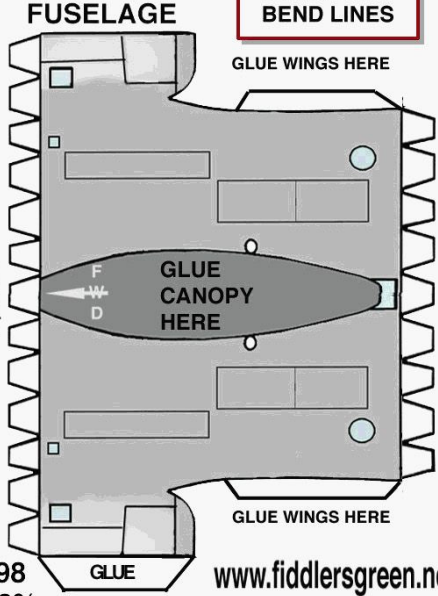

# FURY

NAVY VERSION OF  
THE F-86 SABRE JET

TYPICAL  
FUSELAGE  
CROSS  
SECTION

SCORE ALL  
BEND LINES  
GLUE WINGS HERE

FYN/98  
\*WSAM\*=100%

www.fiddlersgreen.net

CAREFULLY  
ROLL FUSELAGE