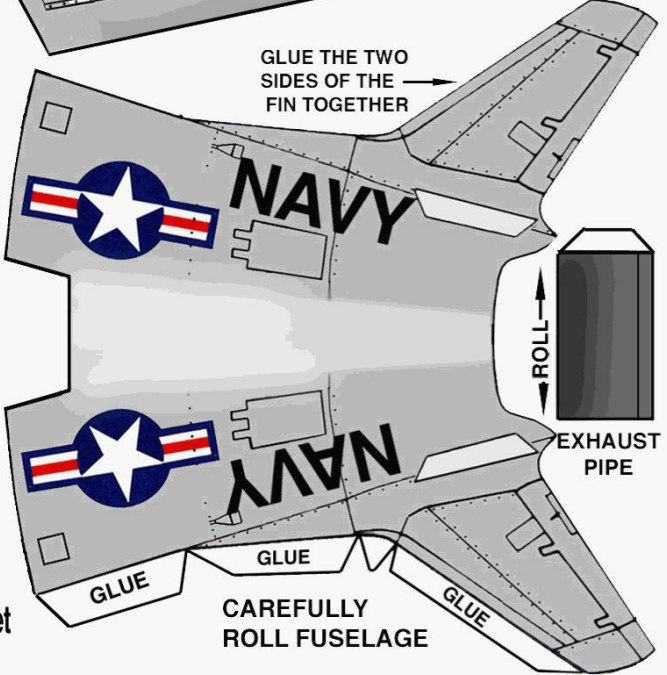

# North American FJ-3

# FURY

NAVY VERSION OF  
THE F-86 SABRE JET

TYPICAL  
FUSELAGE  
CROSS  
SECTION

SCORE ALL  
BEND LINES  
GLUE WINGS HERE

FYN/98  
\*WSAM\*=100%

www.fiddlersgreen.net

CAREFULLY  
ROLL FUSELAGE