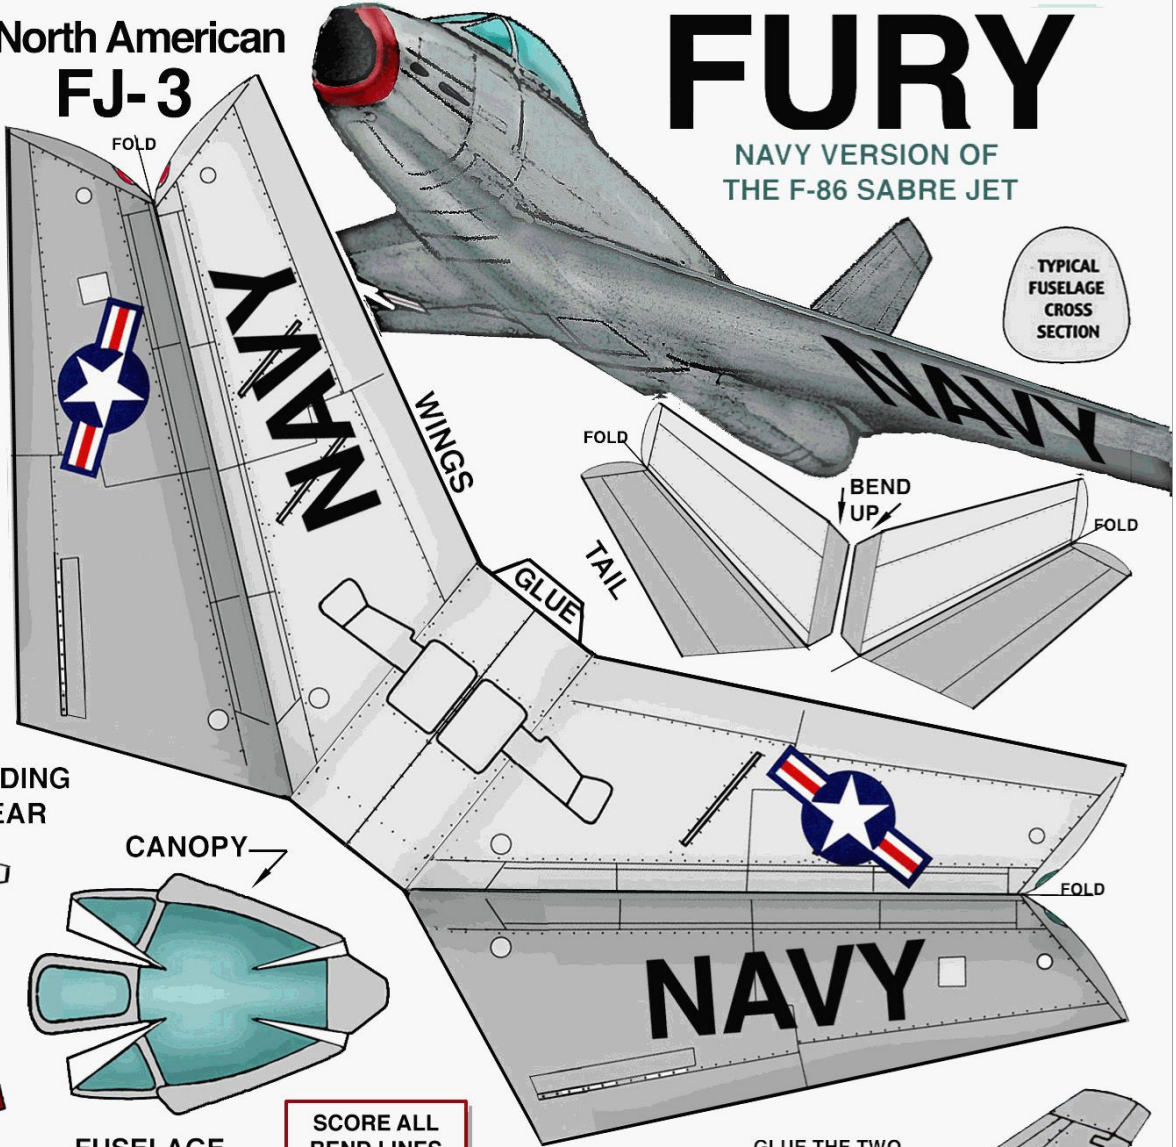

# North American FJ-3

# FURY

NAVY VERSION OF  
THE F-86 SABRE JET

TYPICAL  
FUSELAGE  
CROSS  
SECTION

SCORE ALL  
BEND LINES  
GLUE WINGS HERE

FYN/98  
\*WSAM\*=100%

www.fiddlersgreen.net

CAREFULLY  
ROLL FUSELAGE