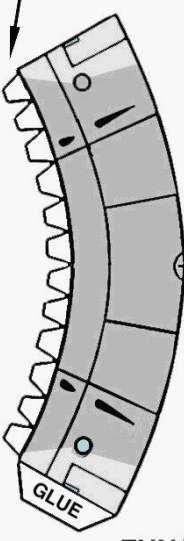

# North American FJ-3

# FURY

NAVY VERSION OF  
THE F-86 SABRE JET

TYPICAL  
FUSELAGE  
CROSS  
SECTION

SCORE ALL  
BEND LINES  
GLUE WINGS HERE

FYN/98  
\*WSAM\*=100%

www.fiddlersgreen.net

CAREFULLY  
ROLL FUSELAGE