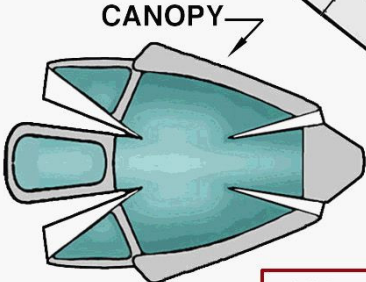

# FURY

NAVY VERSION OF  
THE F-86 SABRE JET

TYPICAL  
FUSELAGE  
CROSS  
SECTION

SCORE ALL  
BEND LINES  
GLUE WINGS HERE

FYN/98  
\*WSAM\*=100%

www.fiddlersgreen.net

CAREFULLY  
ROLL FUSELAGE