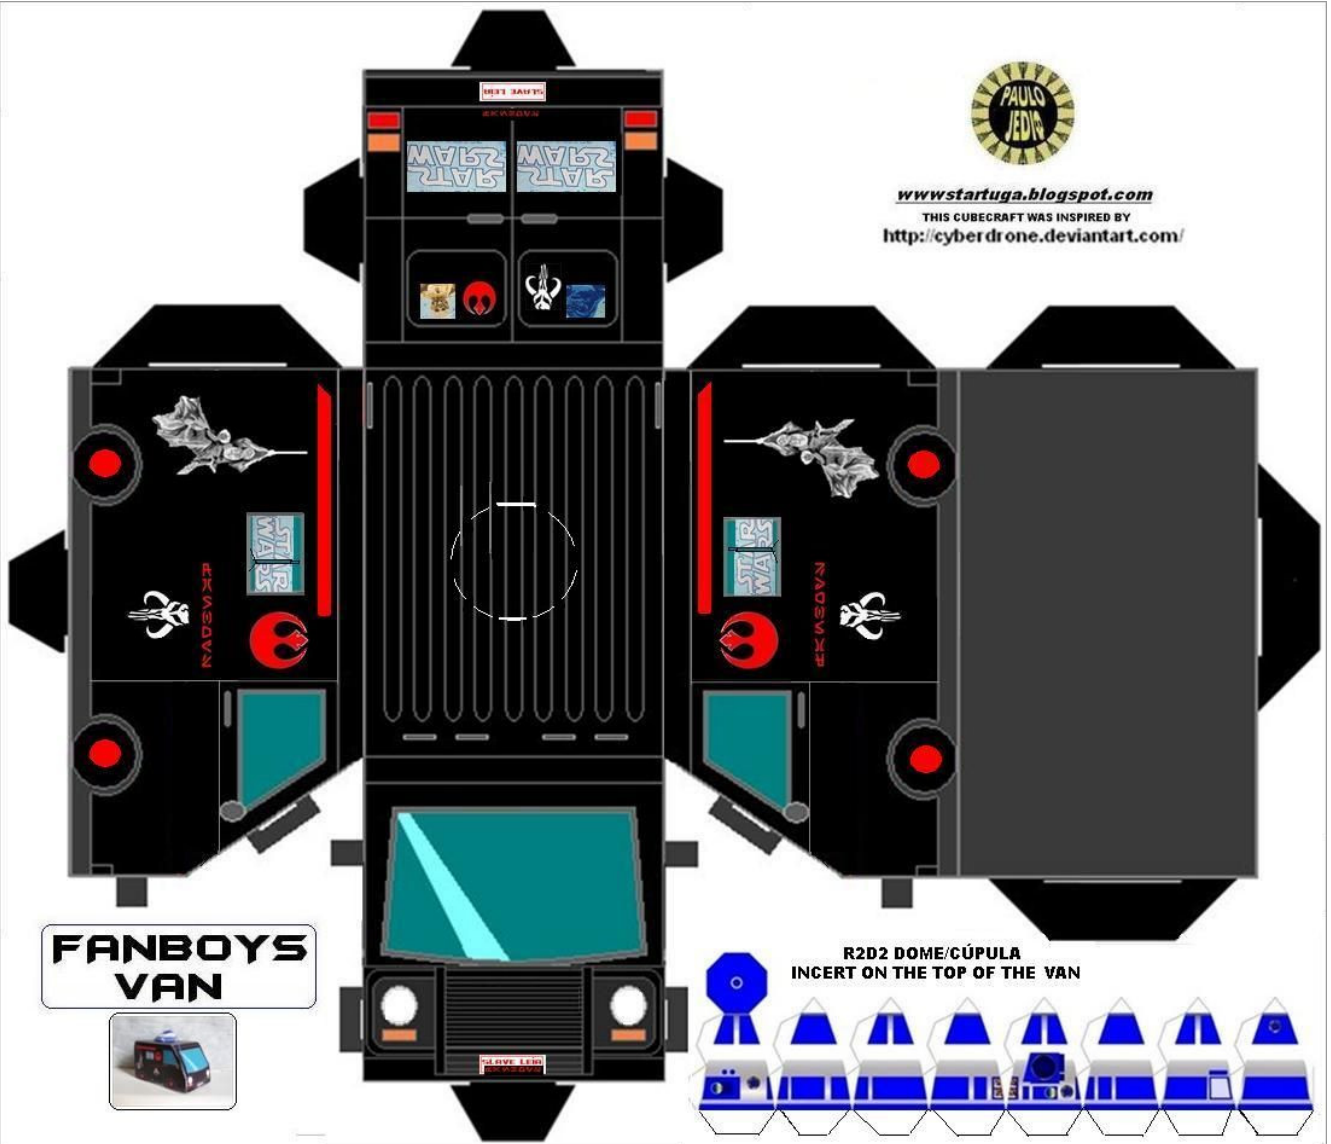

[www.startuga.blogspot.com](http://www.startuga.blogspot.com)

THIS CUBECRAFT WAS INSPIRED BY  
<http://cyberdrone.deviantart.com/>

**FANBOYS  
VAN**

**R2D2 DOME/CÚPULA  
INCERT ON THE TOP OF THE VAN**