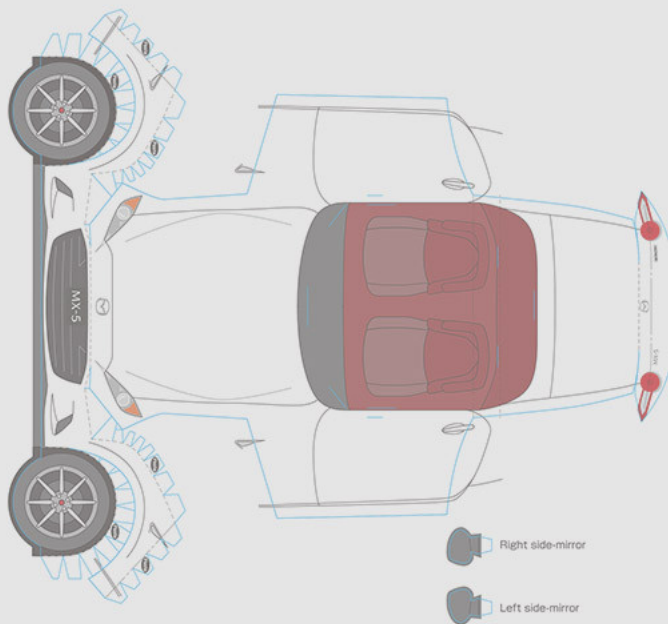

— Cut-off line — Valley fold line
- - - Mountain fold line **Paste** Margin of paper left for applying paste