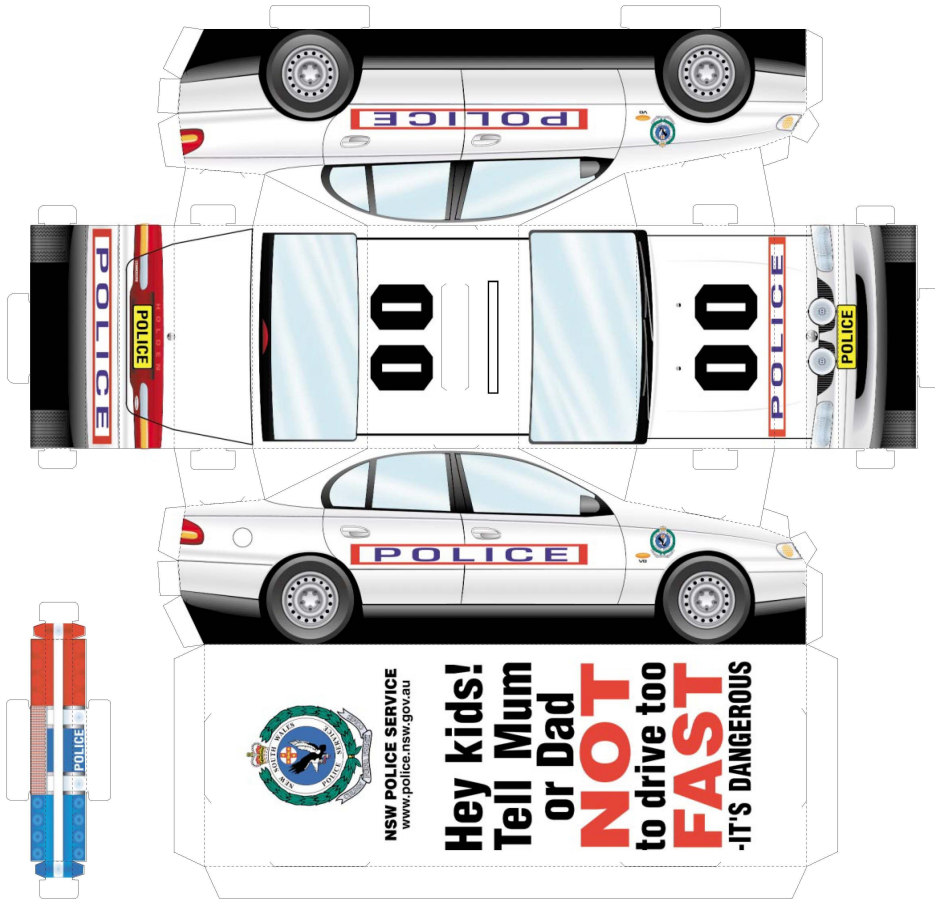

biwin.co.uk

Papercraft Truck Fold Up Police Car Moneybox

ASSEMBLY INSTRUCTIONS

- 1 Push car and siren out of this sheet
- 2 Fold along creased areas
- 3 Fit tabs into matching slots

NSW POLICE SERVICE
www.police.nsw.gov.au