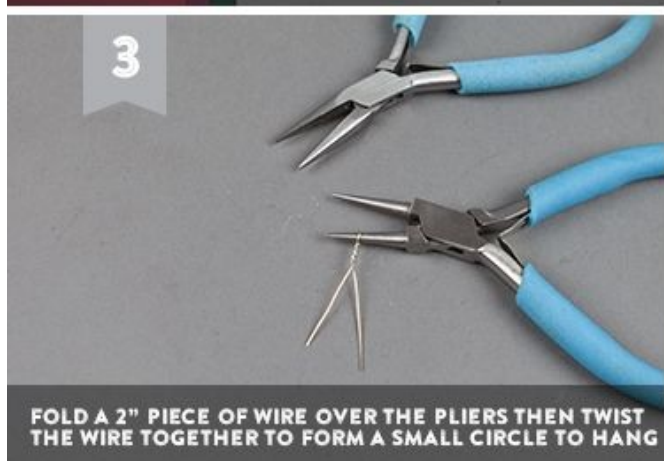

biwin.co.uk

HOLIDAY

paper tree ornament

LIAGRIFFITH.COM

1

GATHER TOOLS AND MATERIALS

2

CUT OUT PAPER ACCORDING TO PATTERN NOTES USING SCISSORS OR CUTTING MACHINE

3

FOLD A 2" PIECE OF WIRE OVER THE PLIERS THEN TWIST THE WIRE TOGETHER TO FORM A SMALL CIRCLE TO HANG

4

FOLD THE CUT OUT TREES ALONG THE SCORE MARKS

5

GLUE HALF OF TWO TREES TOGETHER

6

GLUE A THIRD TREE TO ONE HALF OF ONE OF THE TREES THAT ARE ALREADY GLUED TOGETHER