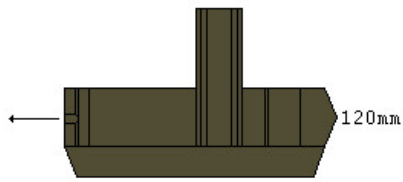

biwin.co.uk

M1 Abrams - US

Olive Drab

gun barrells

glue to front of turret

commander loader

hull

gun barrells

glue to front of turret

commander loader

Tan

hull