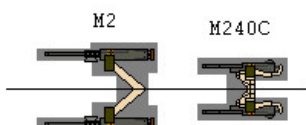

biwin.co.uk

M1 Abrams - US

Olive Drab

gun barrells

glue to front of turret

commander loader

hull

gun barrells

glue to front of turret

commander loader

Tan

hull