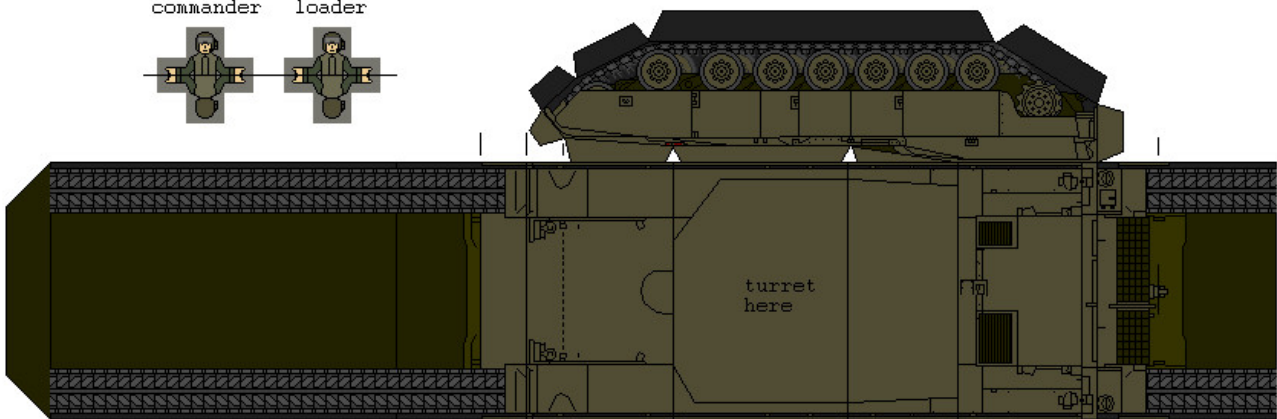

biwin.co.uk

M1 Abrams - US

Olive Drab

gun barrells

glue to front of turret

commander loader

hull

gun barrells

glue to front of turret

commander loader

Tan

hull