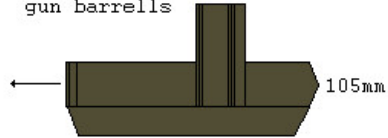

biwin.co.uk

M1 Abrams - US

Olive Drab

gun barrells

glue to front of turret

commander loader

hull

gun barrells

glue to front of turret

commander loader

Tan

hull