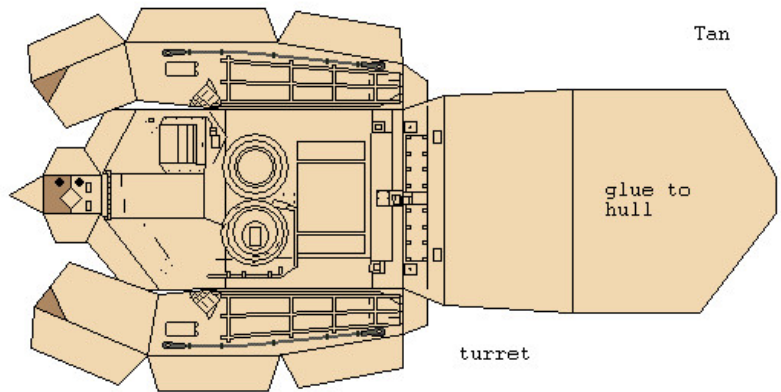

biwin.co.uk

M1 Abrams - US

Olive Drab

gun barrells

glue to front of turret

commander loader

hull

gun barrells

glue to front of turret

commander loader

Tan

hull