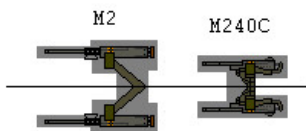

biwin.co.uk

M1 Abrams - US

Olive Drab

gun barrells

glue to front of turret

commander loader

hull

gun barrells

glue to front of turret

commander loader

Tan

hull