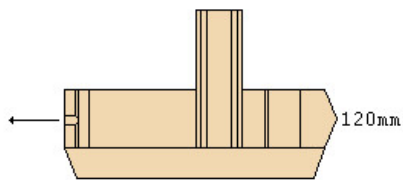

biwin.co.uk

M1 Abrams - US

Olive Drab

gun barrells

glue to front of turret

commander loader

hull

gun barrells

glue to front of turret

commander loader

Tan

hull