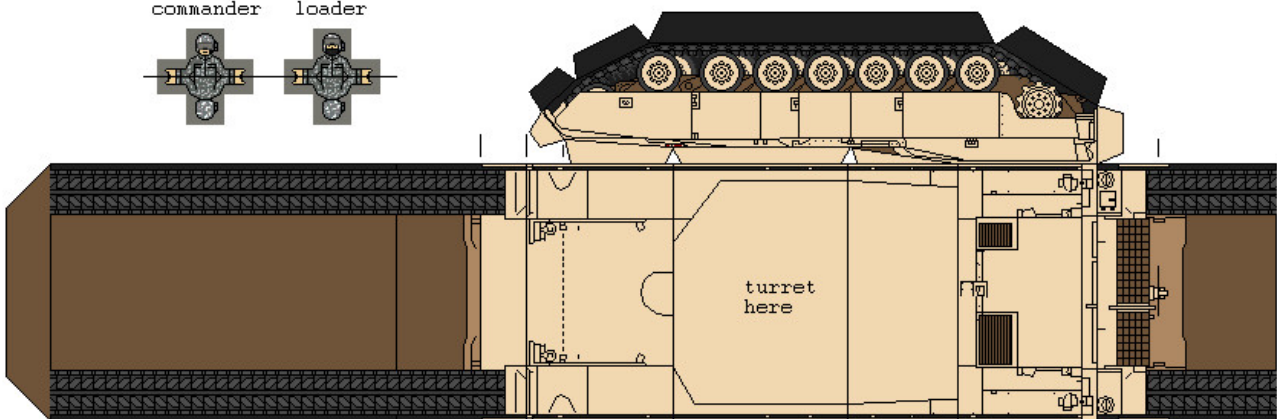

biwin.co.uk

M1 Abrams - US

Olive Drab

gun barrells

glue to front of turret

commander loader

hull

gun barrells

glue to front of turret

commander loader

Tan

hull