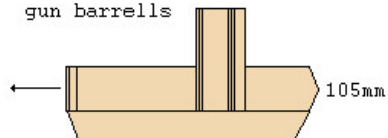

biwin.co.uk

M1 Abrams - US

Olive Drab

gun barrells

glue to front of turret

commander loader

hull

gun barrells