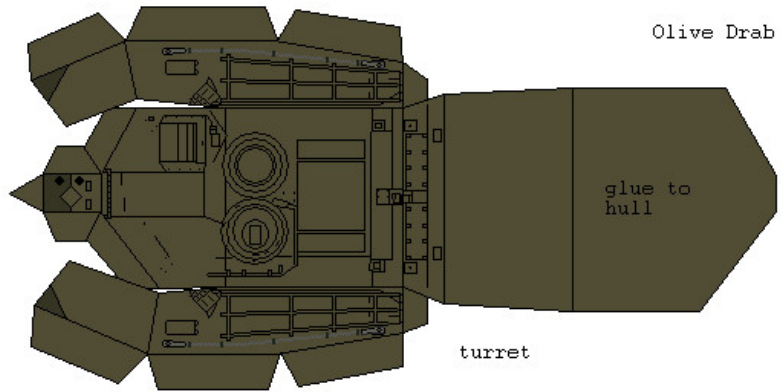

biwin.co.uk

M1 Abrams - US

Olive Drab

gun barrells

glue to front of turret

commander loader

hull

gun barrells

glue to front of turret

commander loader

Tan

hull