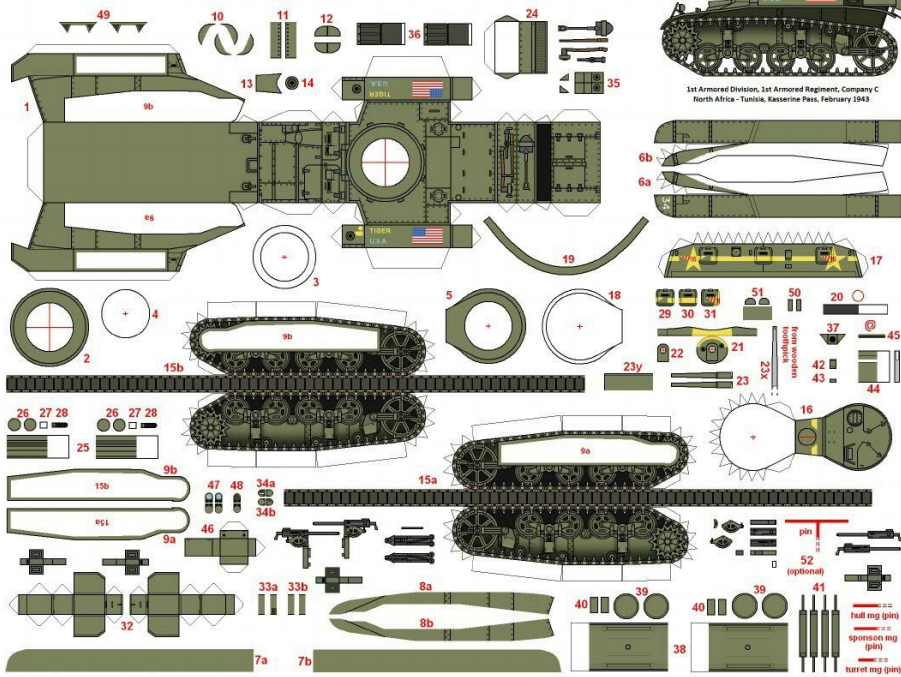

R & P
MODELS

LIGHT TANK M3A1 STUART

1:87

0 1 2 3 4 5 6 7 8 9 10 cm

R & P
MODELS

FORD GPA AMPHIBIOUS JEEP/SEEP

1:87

0 1 2 3 4 5 6 7 8 9 10 cm