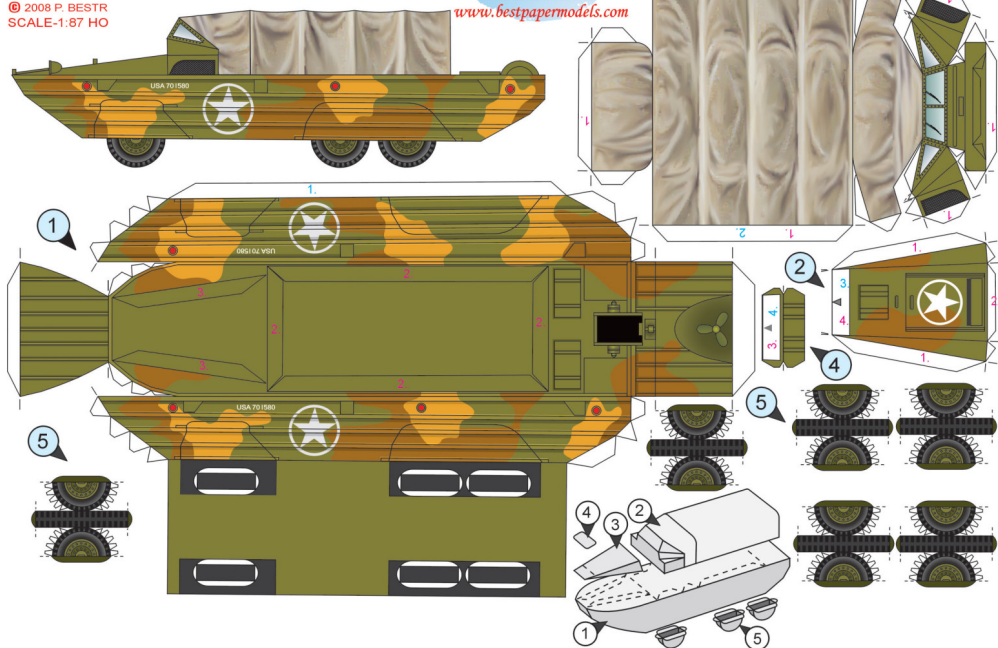

GMC DUKW 353 NORMANDY
© 2008 P. BESTR
SCALE-1:87 HO

GMC DUKW 353 OKINAWA
© 2008 P. BESTR
SCALE-1:87 HO

PAPER MODELS
COLOURING BOOKS
www.bestpapermodels.com