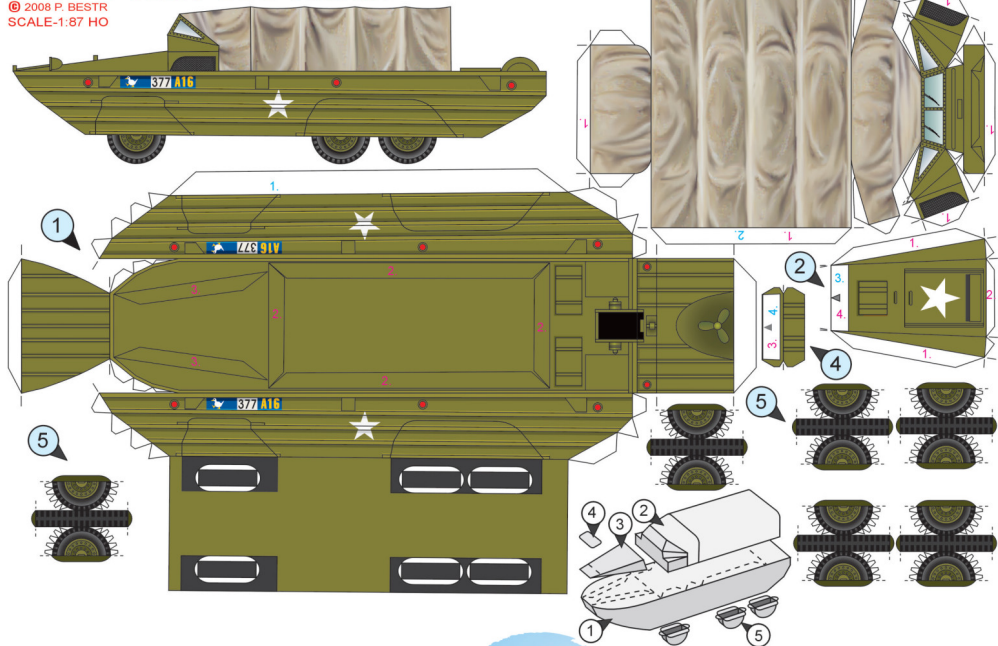

GMC DUKW 353 NORMANDY
© 2008 P. BESTR
SCALE-1:87 HO

GMC DUKW 353 OKINAWA
© 2008 P. BESTR
SCALE-1:87 HO

PAPER MODELS
COLOURING BOOKS
www.bestpapermodels.com