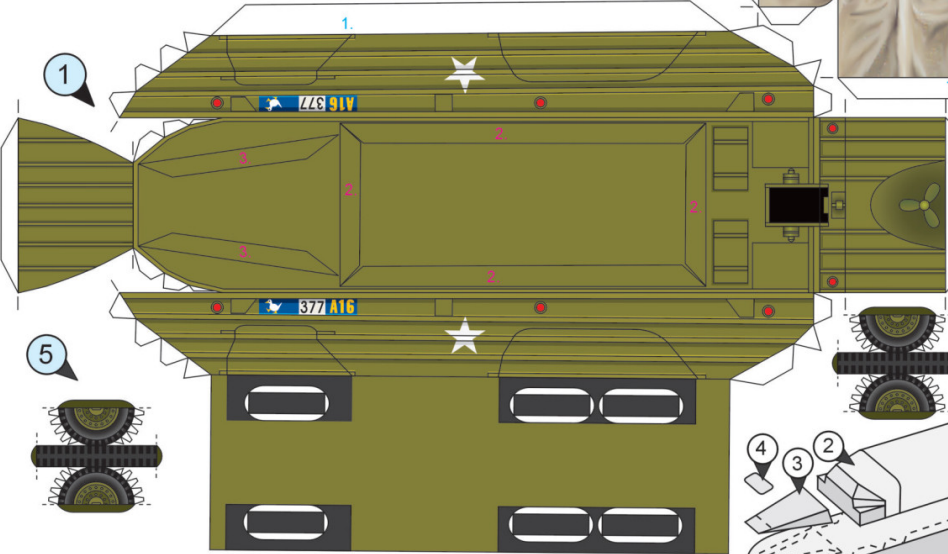

biwin.co.uk

GMC DUKW 353 NORMANDY

© 2008 P. BESTR
SCALE-1:87 HO

PAPER MODELS
COLOURING BOOKS

www.bestpapermodels.com

GMC DUKW 353 OKINAWA

© 2008 P. BESTR
SCALE-1:87 HO