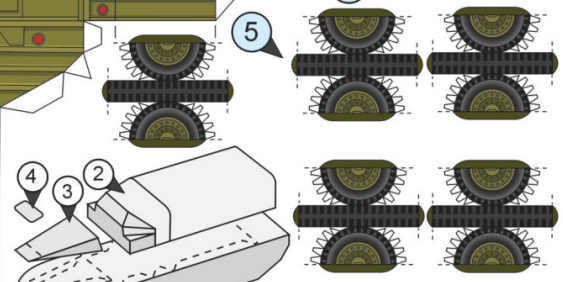

biwin.co.uk

GMC DUKW 353 NORMANDY

© 2008 P. BESTR
SCALE-1:87 HO

PAPER MODELS
COLOURING BOOKS

www.bestpapermodels.com

GMC DUKW 353 OKINAWA

© 2008 P. BESTR
SCALE-1:87 HO