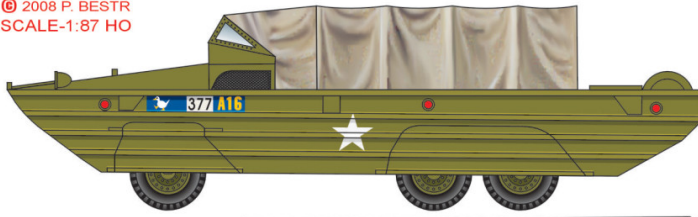

biwin.co.uk

GMC DUKW 353 NORMANDY

© 2008 P. BESTR
SCALE-1:87 HO

PAPER MODELS
COLOURING BOOKS

www.bestpapermodels.com

GMC DUKW 353 OKINAWA

© 2008 P. BESTR
SCALE-1:87 HO