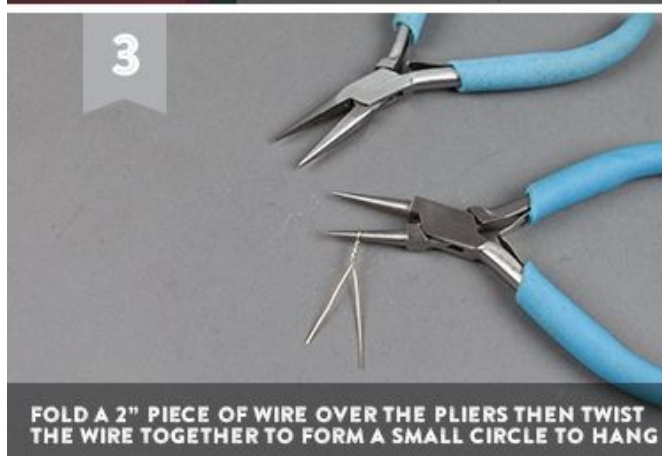

biwin.co.uk

HOLIDAY

paper tree ornament

LIAGRIFFITH.COM

1

GATHER TOOLS AND MATERIALS

2

CUT OUT PAPER ACCORDING TO PATTERN NOTES USING SCISSORS OR CUTTING MACHINE

3

FOLD A 2" PIECE OF WIRE OVER THE PLIERS THEN TWIST THE WIRE TOGETHER TO FORM A SMALL CIRCLE TO HANG

4

FOLD THE CUT OUT TREES ALONG THE SCORE MARKS

5

GLUE HALF OF TWO TREES TOGETHER

6

GLUE A THIRD TREE TO ONE HALF OF ONE OF THE TREES THAT ARE ALREADY GLUED TOGETHER