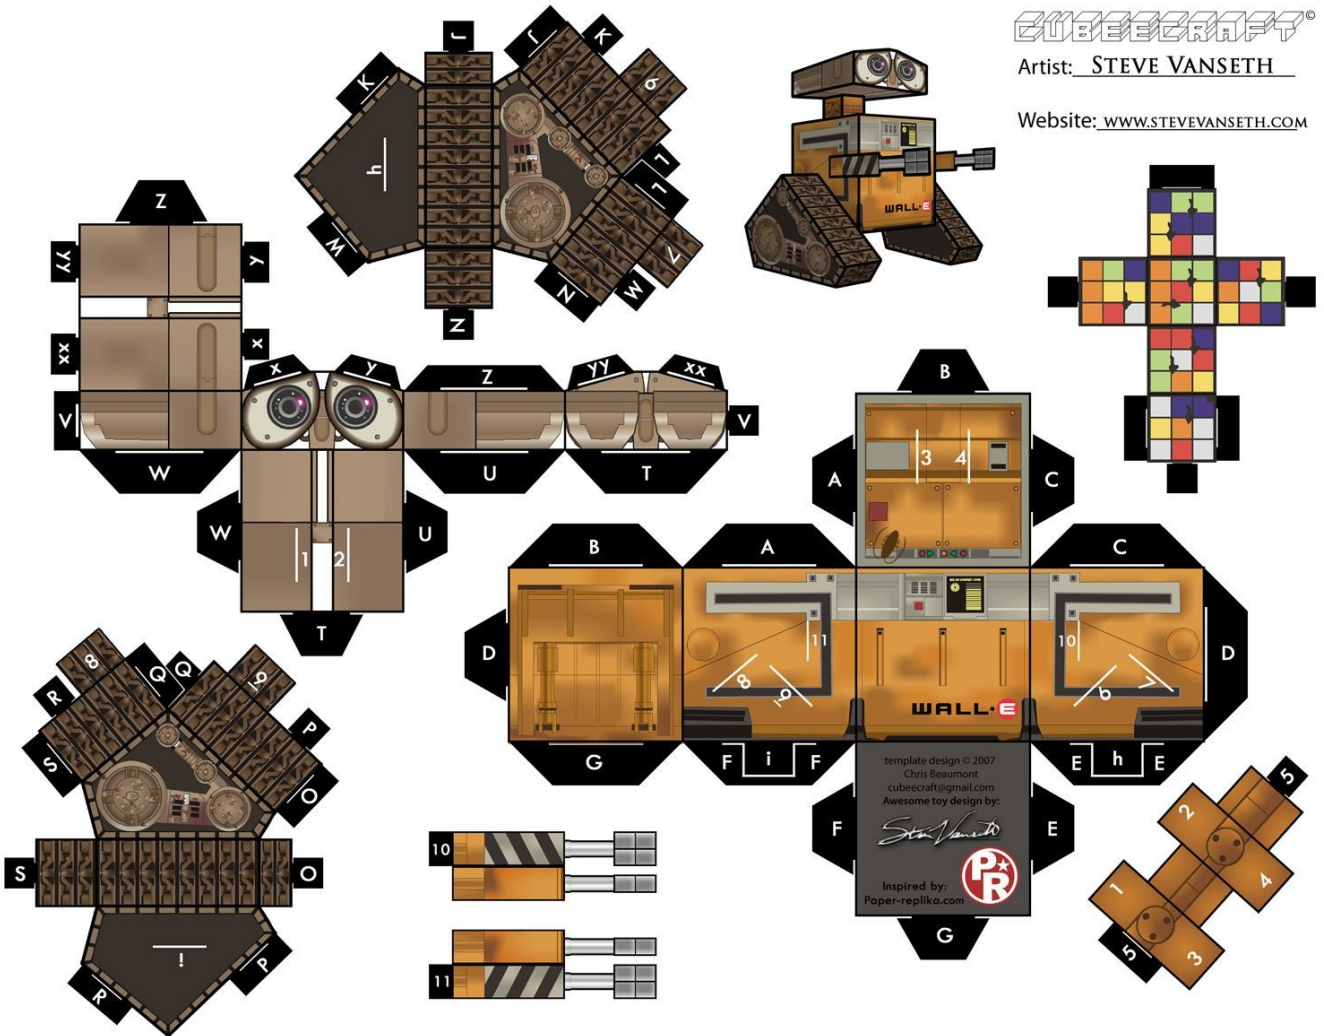

biwin.co.uk

Papercraft Robot Robots Para Armar Lol Pinterest

CUBEECRAFT®

Artist: STEVE VANSETH

Website: WWW.STEEVANSETH.COM

template design © 2007
Chris Beaumont
cubecraft@gmail.com
Awesome toy design by:
Steve Vanseth
Inspired by:
Paper-replika.com