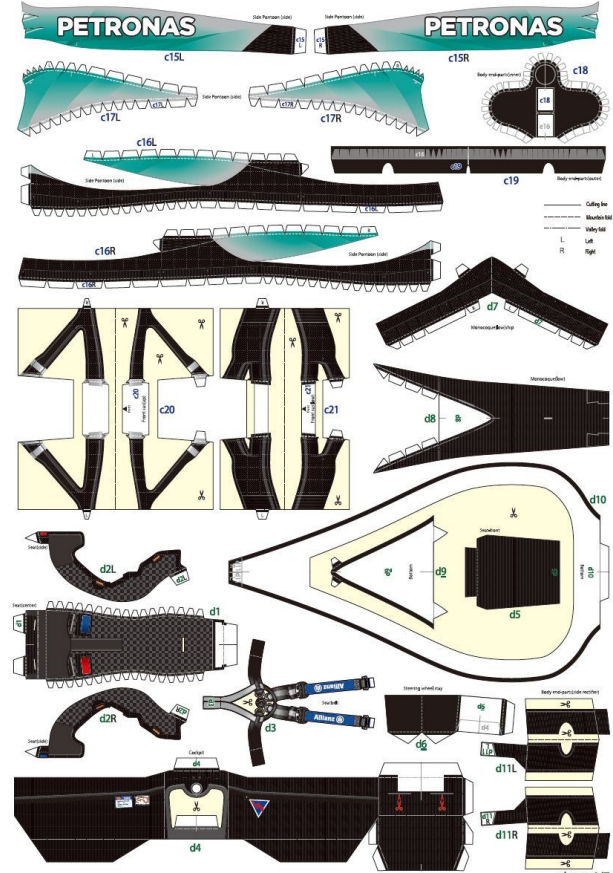

Papercraft Motorcycle 02 Dioramas Models Rc S Slot Cars

MERCEDES AMG PETRONAS F1 TEAM -F1 W06 #6 Nico Rosberg AUSTRALIAN GP 2015

*Strictly not for commercial use.

EPSON

sheet 3/7

MERCEDES AMG PETRONAS F1 TEAM -F1 W06 #6 Nico Rosberg AUSTRALIAN GP 2015

*Strictly not for commercial use.

EPSON

sheet 4/7