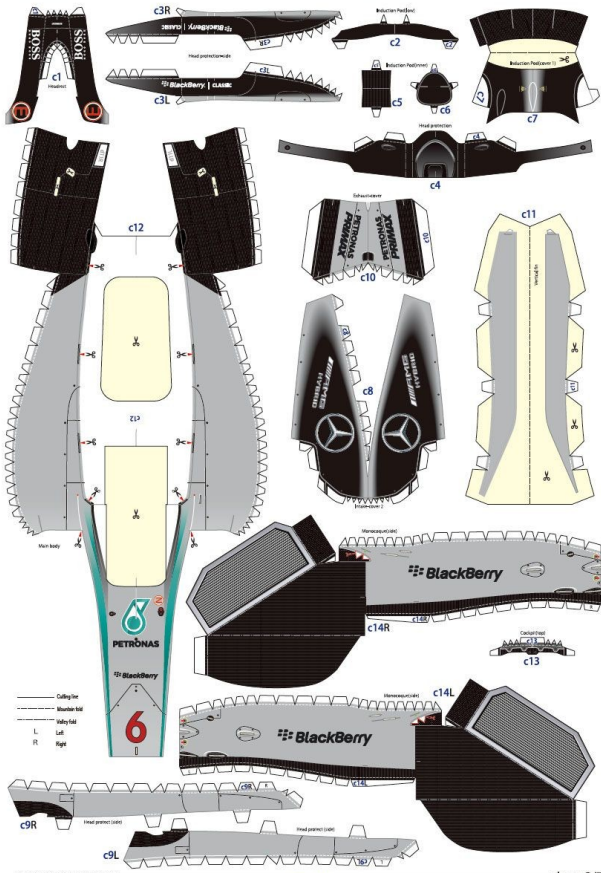

Papercraft Motorcycle 02 Dioramas Models Rc S Slot Cars

MERCEDES AMG PETRONAS F1 TEAM -F1 W06 #6 Nico Rosberg AUSTRALIAN GP 2015

*Strictly not for commercial use.

EPSON

sheet 3/7

MERCEDES AMG PETRONAS F1 TEAM -F1 W06 #6 Nico Rosberg AUSTRALIAN GP 2015

*Strictly not for commercial use.

EPSON

sheet 4/7