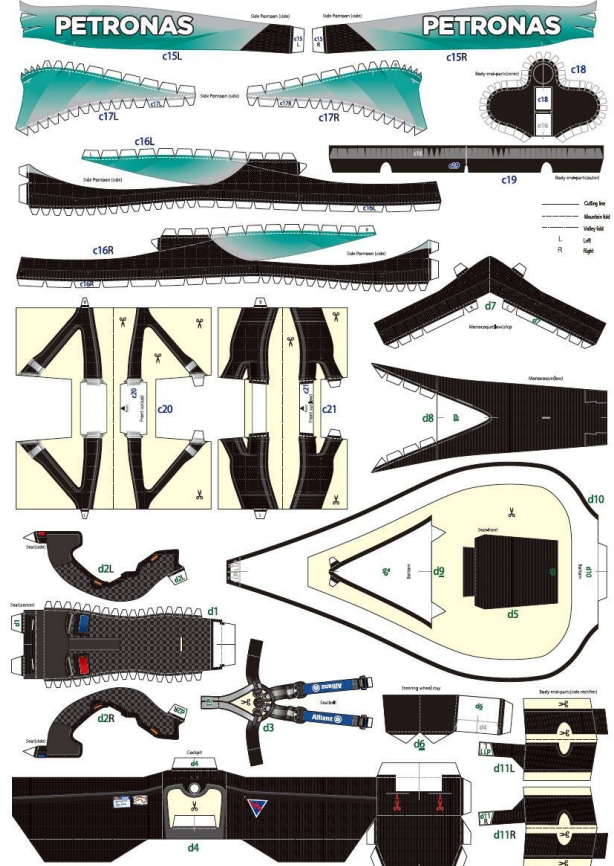

MERCEDES AMG PETRONAS F1 TEAM -F1 W06 #6 Nico Rosberg AUSTRALIAN GP 2015

*Strictly not for commercial use.

EPSON

sheet 3/7

MERCEDES AMG PETRONAS F1 TEAM -F1 W06 #6 Nico Rosberg AUSTRALIAN GP 2015

*Strictly not for commercial use.

EPSON

sheet 4/7