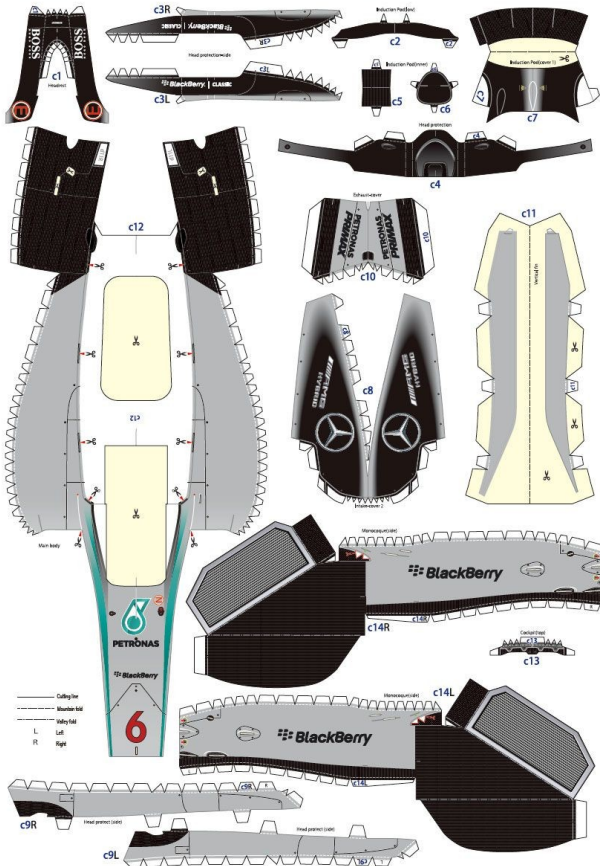

MERCEDES AMG PETRONAS F1 TEAM -F1 W06 #6 Nico Rosberg AUSTRALIAN GP 2015

*Strictly not for commercial use.

EPSON

sheet 3/7

MERCEDES AMG PETRONAS F1 TEAM -F1 W06 #6 Nico Rosberg AUSTRALIAN GP 2015

*Strictly not for commercial use.

EPSON

sheet 4/7