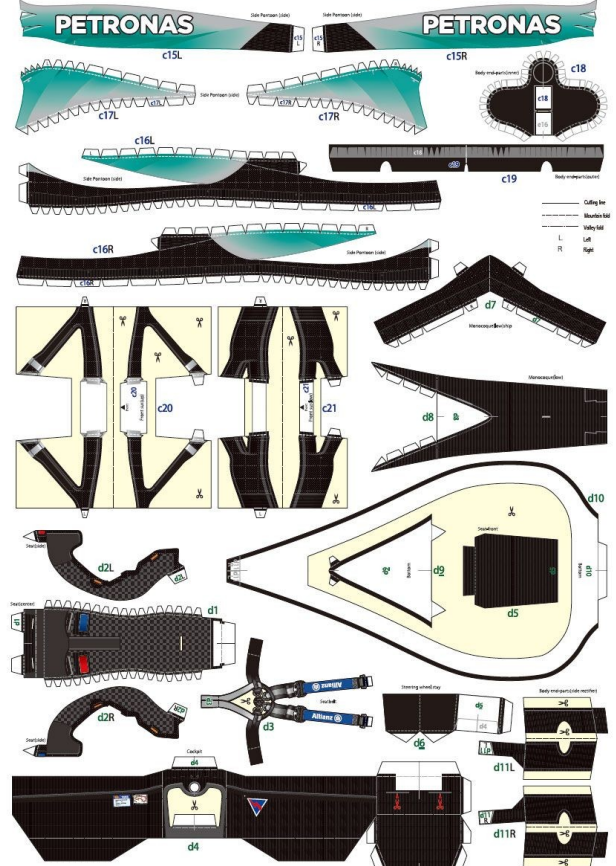

MERCEDES AMG PETRONAS F1 TEAM -F1 W06 #6 Nico Rosberg AUSTRALIAN GP 2015

*Strictly not for commercial use.

EPSON

sheet 3/7

MERCEDES AMG PETRONAS F1 TEAM -F1 W06 #6 Nico Rosberg AUSTRALIAN GP 2015

*Strictly not for commercial use.

EPSON

sheet 4/7