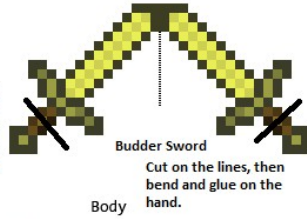

Papercraft Characters Minecraft Papercraft Budder

Budder Apple
(Captian Obviosly)

Minecraft Papercraft
<http://minecraftpapercraft.com>

Body

Minecon-2012 Cape

Minecraft Papercraft
<http://minecraftpapercraft.com>

Right Arm

Left Arm

Right Leg

Left Leg

Sign for nothin'

Budder helm

You can use the grey tabs to join the arms onto the body

Minecraft Papercraft
<http://minecraftpapercraft.com>