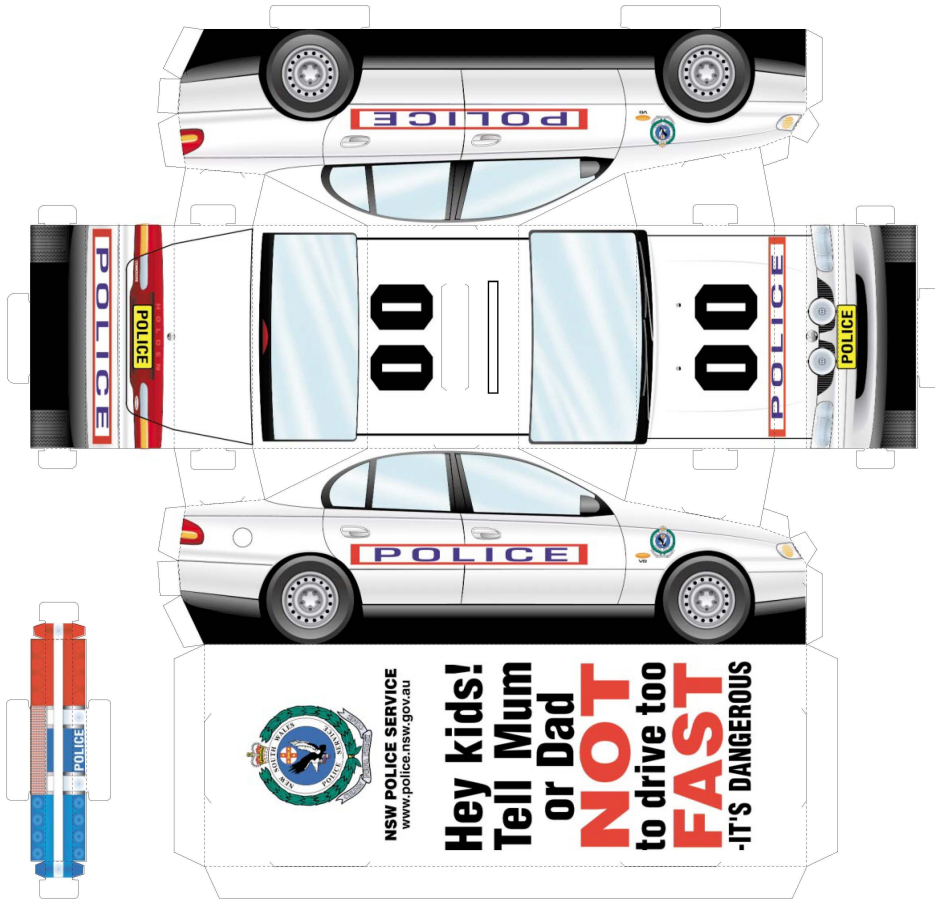

## Papercraft Cars Fold Up Police Car Moneybox

- ASSEMBLY INSTRUCTIONS**
- 1 Push car and siren out of this sheet
  - 2 Fold along creased areas
  - 3 Fit tabs into matching slots

**NSW POLICE SERVICE**  
[www.police.nsw.gov.au](http://www.police.nsw.gov.au)