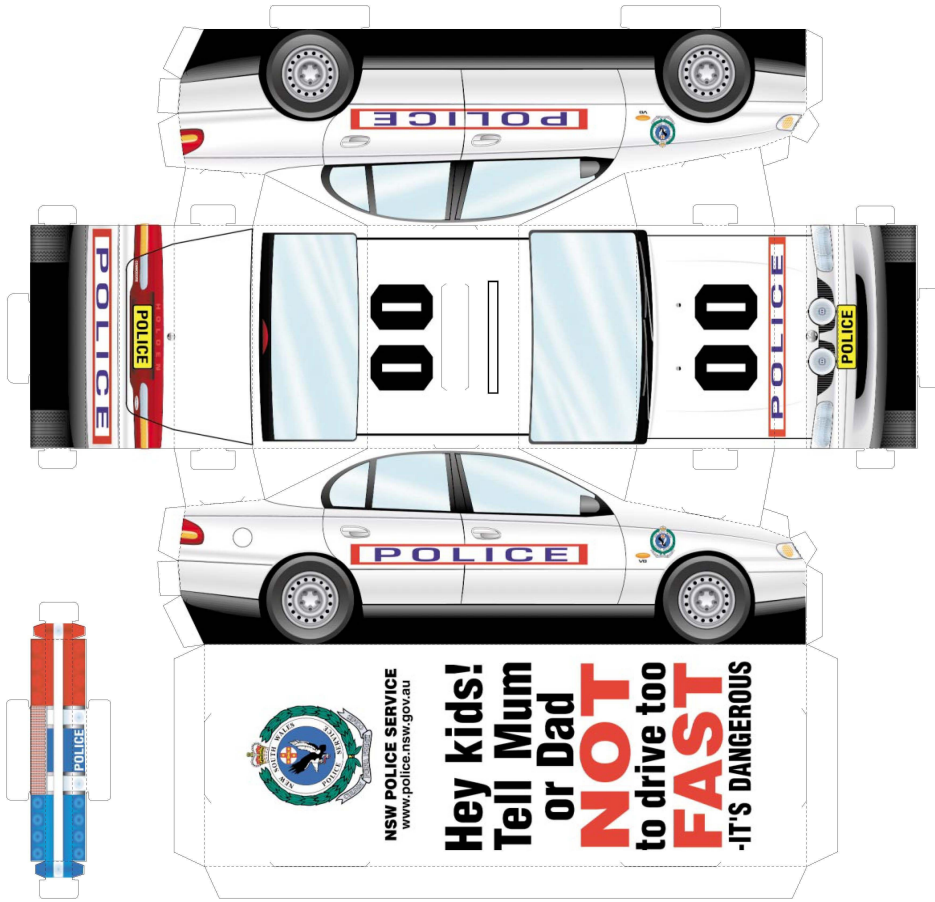

biwin.co.uk

Papercraft Car Printable Papercraft Police Car Template

ASSEMBLY INSTRUCTIONS

- 1 Push car and siren out of this sheet
- 2 Fold along creased areas
- 3 Fit tabs into matching slots

NSW POLICE SERVICE
www.police.nsw.gov.au