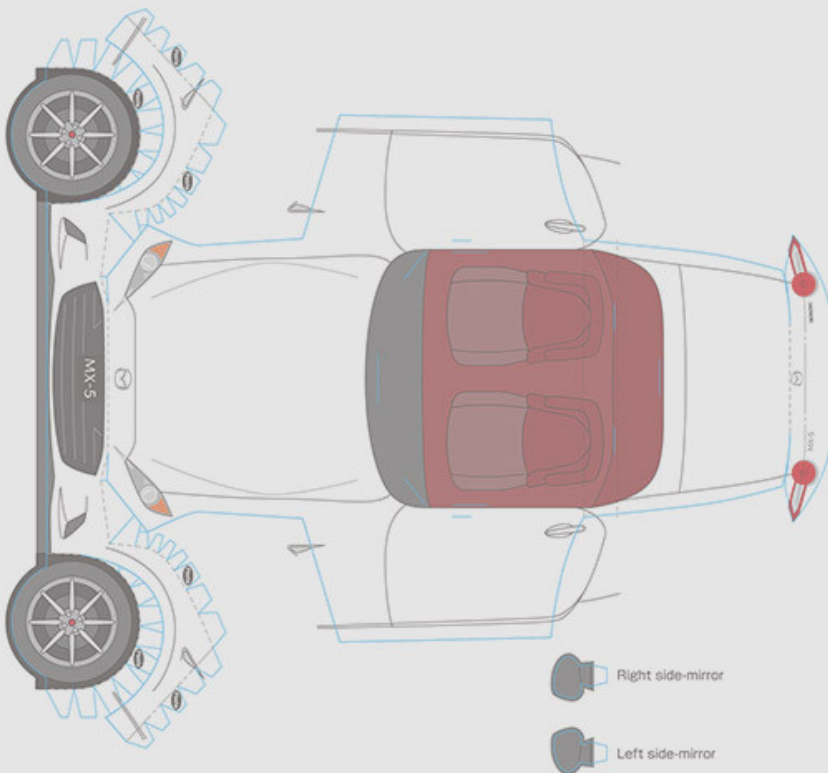

Right side-mirror

Left side-mirror