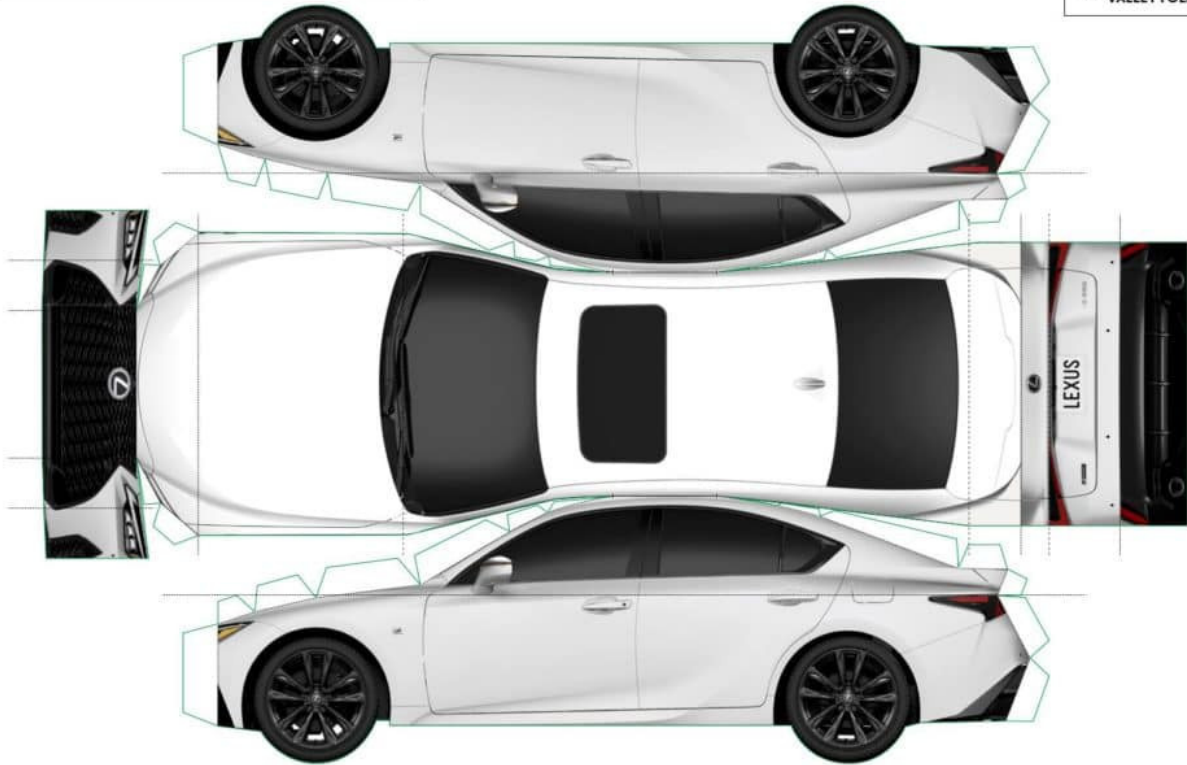

THE 2021 LEXUS IS 350 F SPORT

INSTRUCTIONS

- > Download
- > Print
- > Cut out along cut lines
- > Fold, then glue tabs under adjacent panels
- > Admire your craftsmanship
- > Pretend to drive it around a miniature Shimoyama test track
- > Hold it close to your face while looking at your driveway
- > Capture an image or video of your newly folded IS
- > Post to social channels using #PapercraftLexus