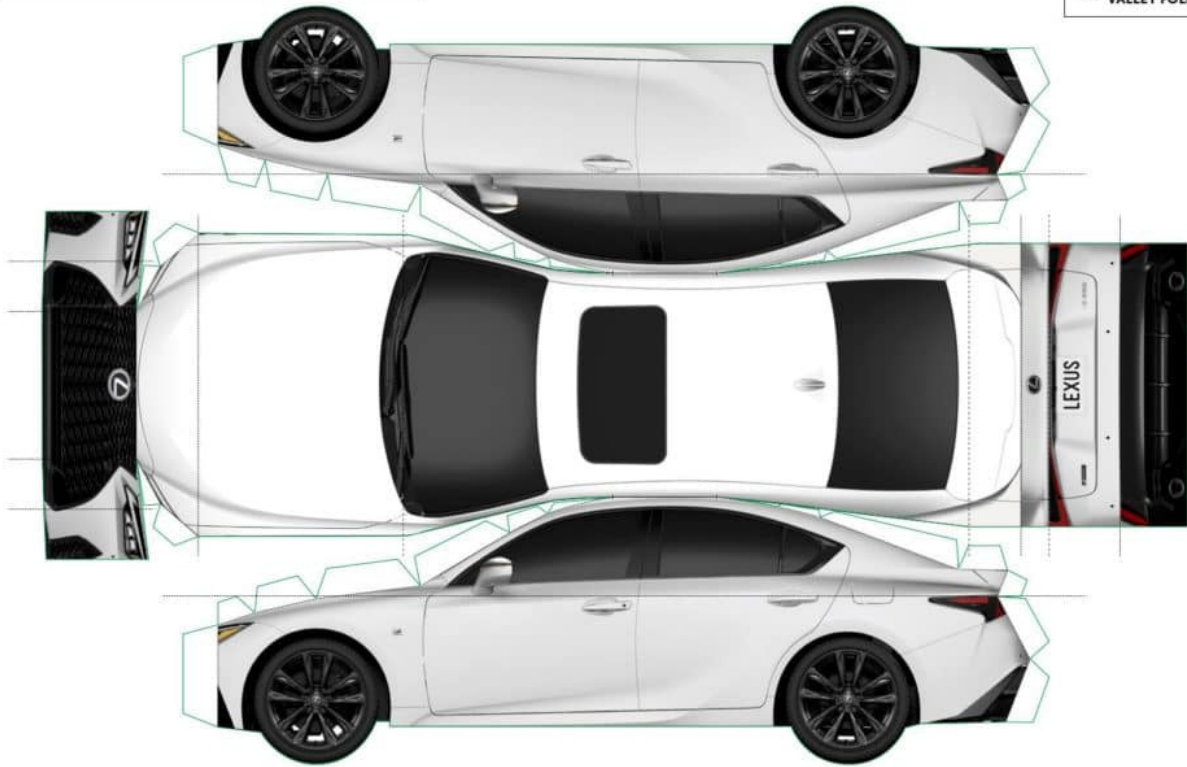

THE 2021 LEXUS IS 350 F SPORT

INSTRUCTIONS

- > Download
- > Print
- > Cut out along cut lines
- > Fold, then glue tabs under adjacent panels
- > Admire your craftsmanship
- > Pretend to drive it around a miniature Shimoyama test track
- > Hold it close to your face while looking at your driveway
- > Capture an image or video of your newly folded IS
- > Post to social channels using #PapercraftLexus