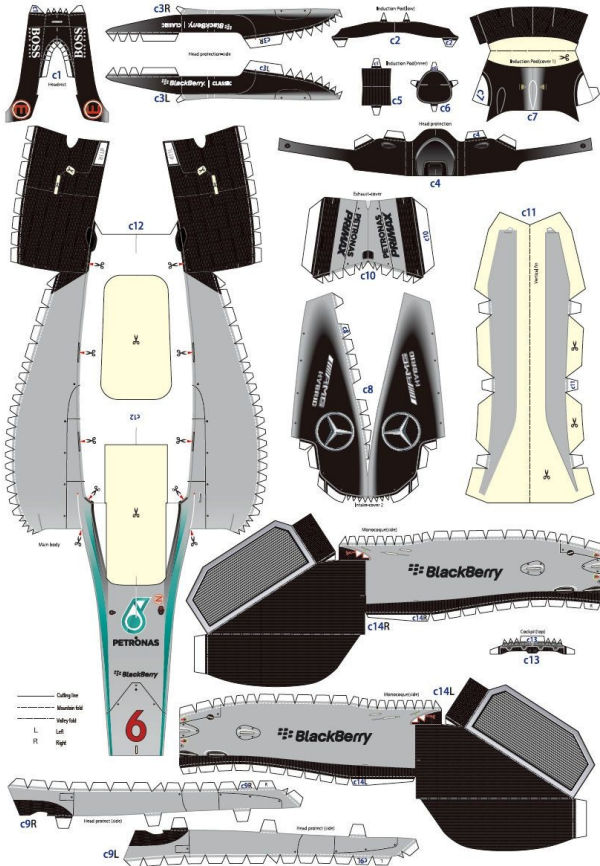

MERCEDES AMG PETRONAS F1 TEAM -F1 W06 #6 Nico Rosberg AUSTRALIAN GP 2015

*Strictly not for commercial use.

EPSON

sheet 3/7

MERCEDES AMG PETRONAS F1 TEAM -F1 W06 #6 Nico Rosberg AUSTRALIAN GP 2015

*Strictly not for commercial use.

EPSON

sheet 4/7