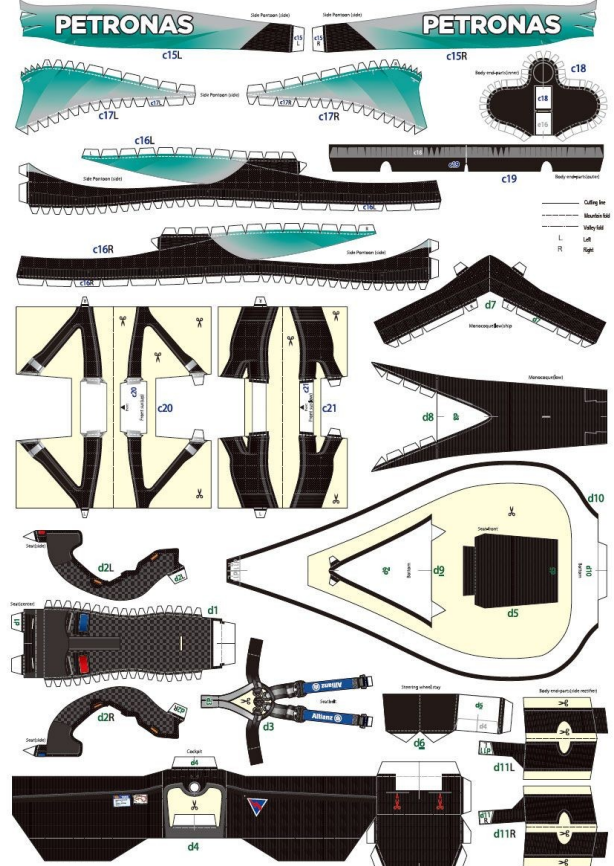

MERCEDES AMG PETRONAS F1 TEAM -F1 W06 #6 Nico Rosberg AUSTRALIAN GP 2015

*Strictly not for commercial use.

EPSON

sheet 3/7

MERCEDES AMG PETRONAS F1 TEAM -F1 W06 #6 Nico Rosberg AUSTRALIAN GP 2015

*Strictly not for commercial use.

EPSON

sheet 4/7