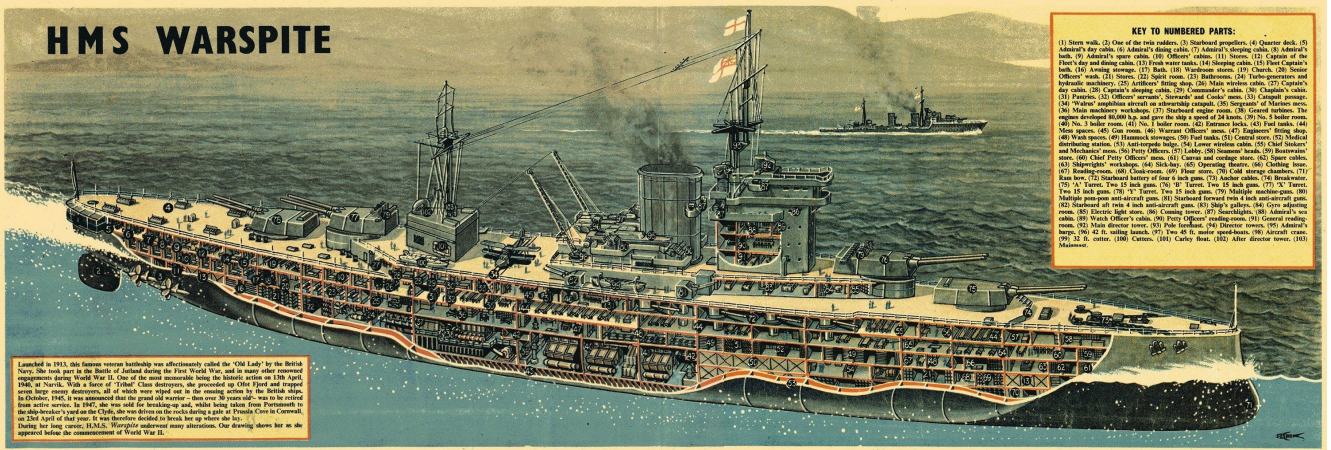

HMS WARSPITE