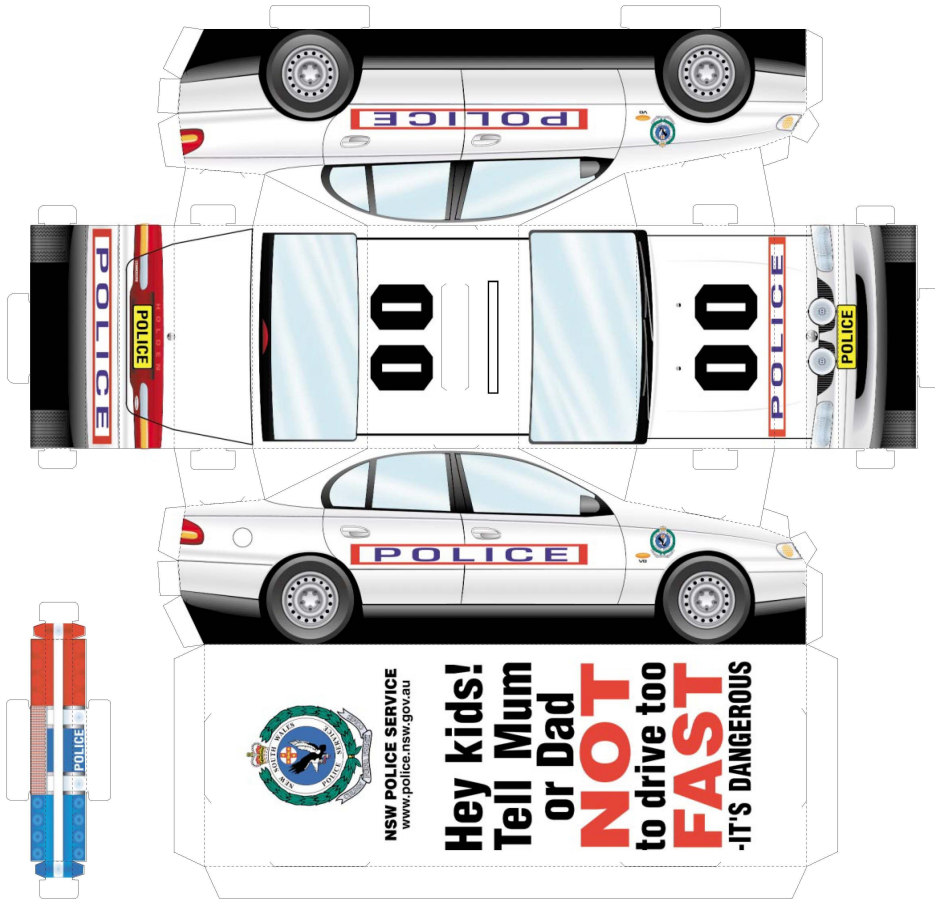

biwin.co.uk

Car Papercraft Fold Up Police Car Moneybox

ASSEMBLY INSTRUCTIONS

- 1 Push car and siren out of this sheet
- 2 Fold along creased areas
- 3 Fit tabs into matching slots

NSW POLICE SERVICE
www.police.nsw.gov.au